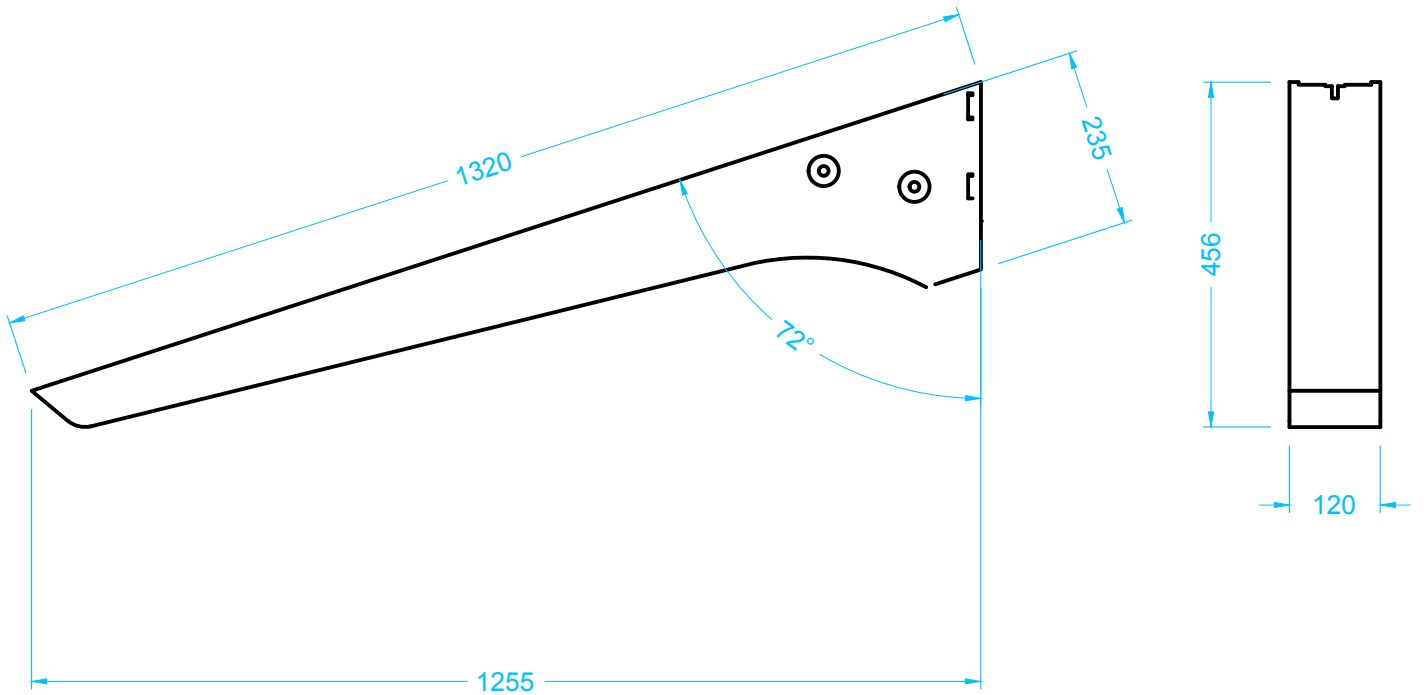

Scheda tecnica

Technisches Datenblatt / Technical specifications / Page technique

(kN/mq)

(kN/mq)

(max / cm)

0,70

1,20

75,0

Art. 622618 Mensola Ala - 132x 12x 23h cn