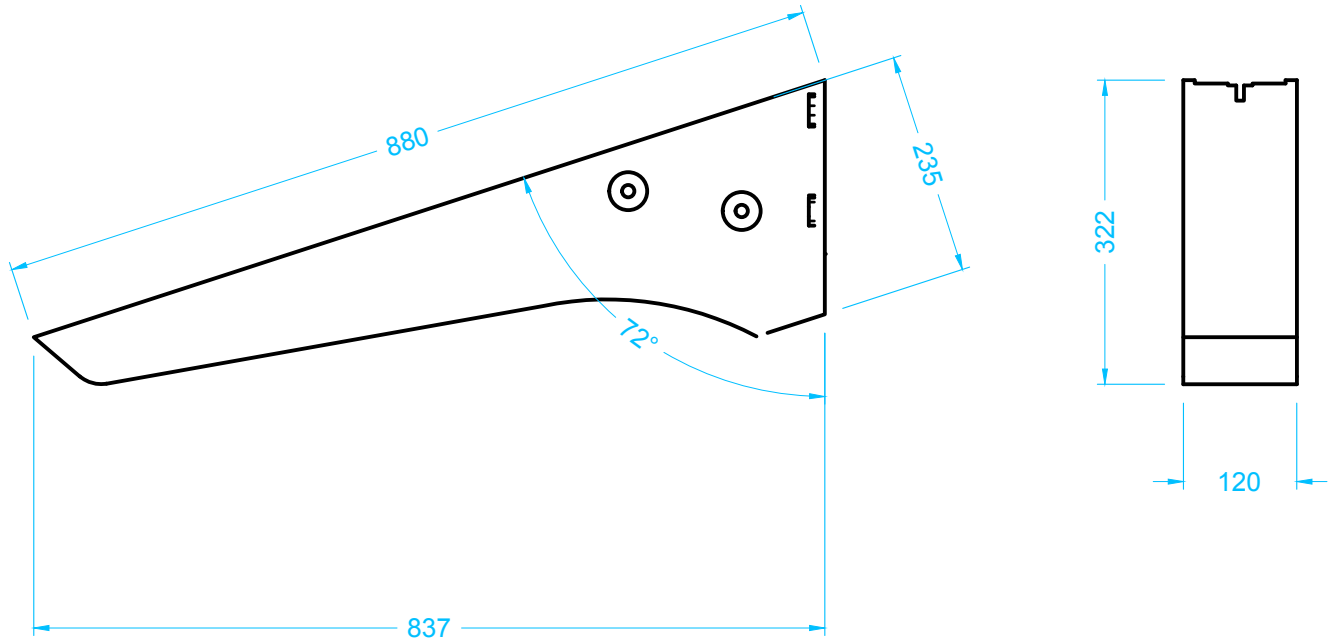

Scheda tecnica

Technisches Datenblatt / Technical specifications / Page technique

(kN/mq)

(kN/mq)

(max / cm)

0,70

1,20

75,0

Art. 622616 Mensola Ala - 88x 12x 23h cn